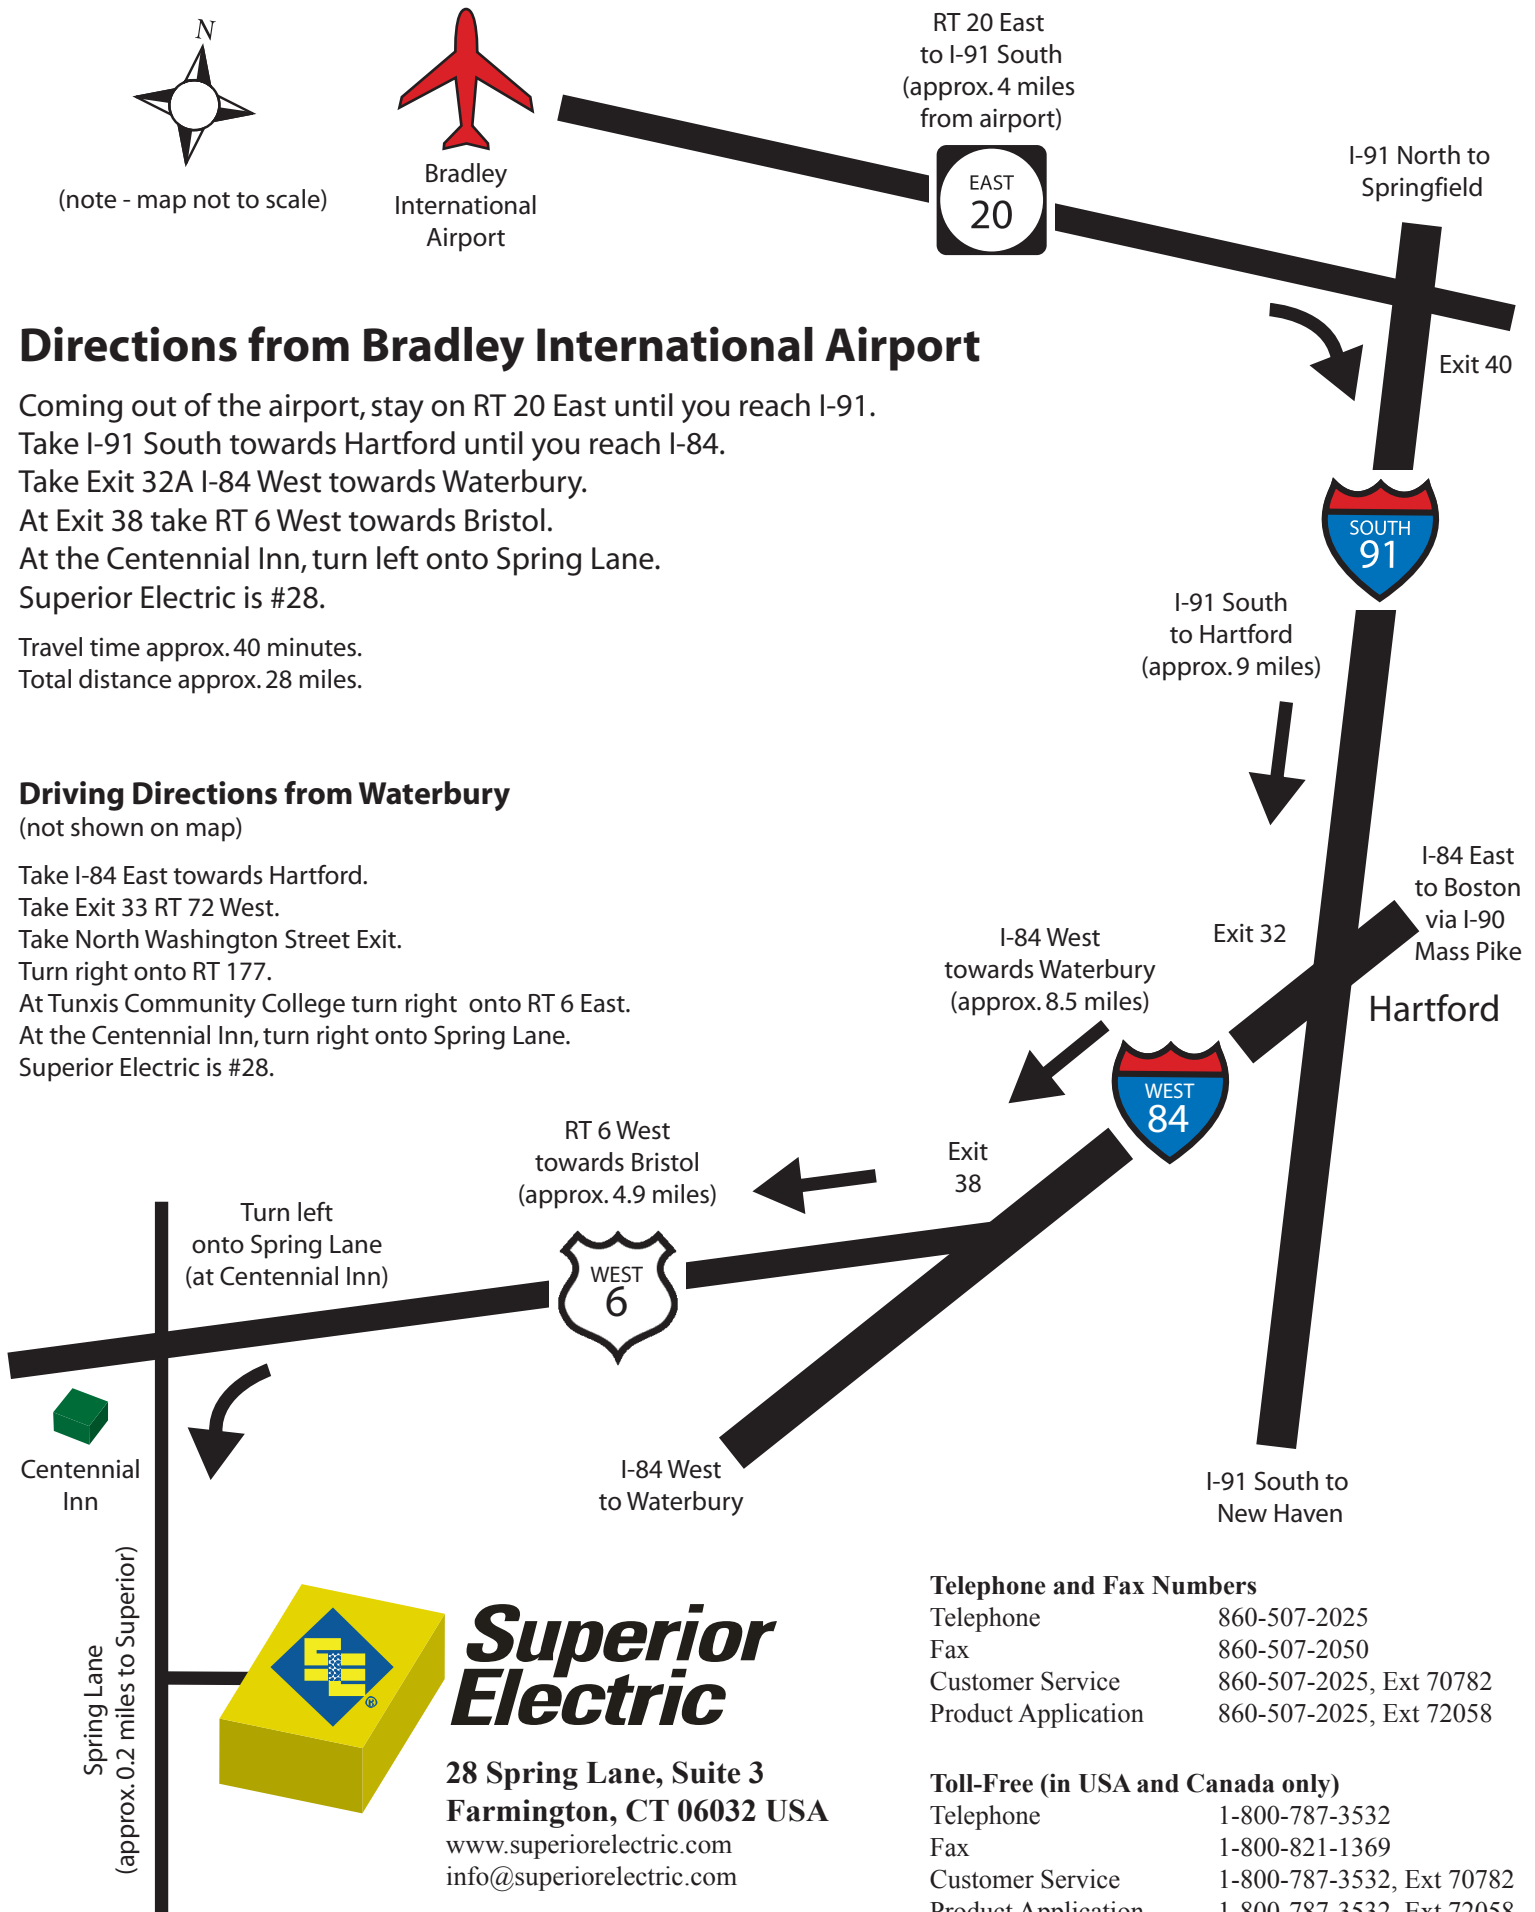

(note - map not to scale)

Bradley International Airport

RT 20 East to I-91 South (approx. 4 miles from airport)

I-91 North to Springfield

Directions from Bradley International Airport

Coming out of the airport, stay on RT 20 East until you reach I-91. Take I-91 South towards Hartford until you reach I-84. Take Exit 32A I-84 West towards Waterbury. At Exit 38 take RT 6 West towards Bristol. At the Centennial Inn, turn left onto Spring Lane. Superior Electric is #28.

Travel time approx. 40 minutes.
Total distance approx. 28 miles.

Driving Directions from Waterbury (not shown on map)

Take I-84 East towards Hartford. Take Exit 33 RT 72 West. Take North Washington Street Exit. Turn right onto RT 177. At Tunxis Community College turn right onto RT 6 East. At the Centennial Inn, turn right onto Spring Lane. Superior Electric is #28.